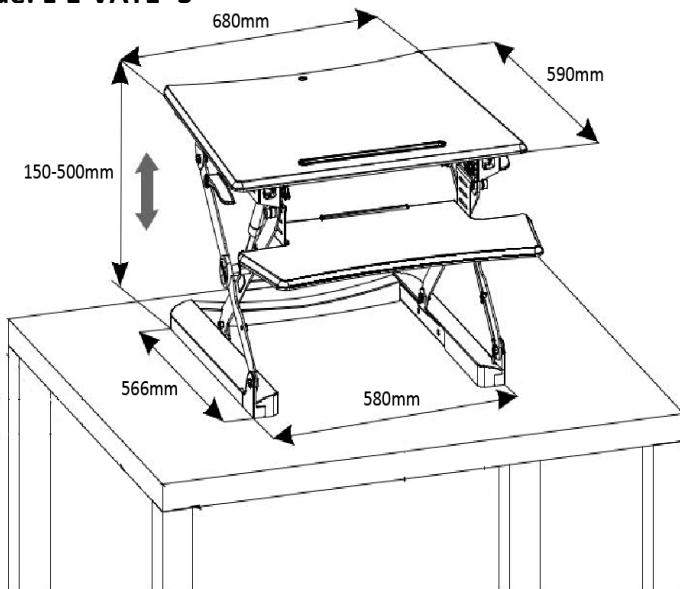

L-E-VATE

- Cost effective sit-stand solution
- Ease to use to enable you to go from sitting to standing
- Retrofit – can be added to any existing workstation
- Smooth vertical height adjustment
- Integral tablet/phone stand
- Integral fitting for a monitor arm
- Optional keyboard and mouse platform included
- Maximum weight capacity of 15kgs
- Available in 2 sizes small and medium

Small Size

Code: L-E-VATE- S

Medium Size

Code: L-E-VATE- M