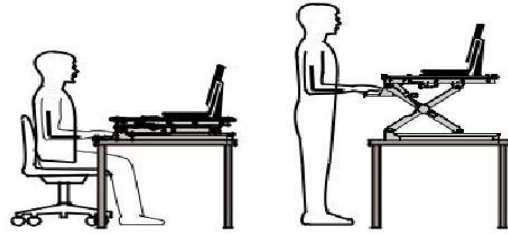

L-E-VATE

- Cost effective sit-stand solution
- Ease to use to enable you to go from sitting to standing
- Retrofit – can be added to any existing workstation
- Smooth vertical height adjustment
- Integral tablet/phone stand
- Integral fitting for a monitor arm
- Optional keyboard and mouse platform included
- Maximum weight capacity of 15kgs
- Available in 2 sizes small and medium